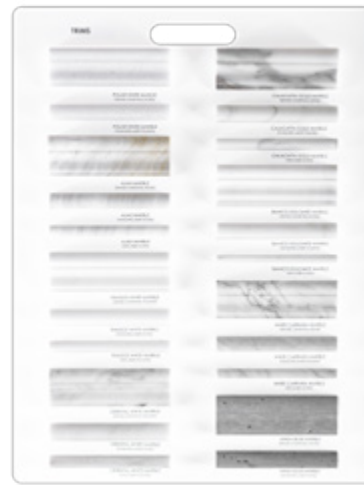

MARBLE TRIMS
LBTR16
LIBRARY BOARD